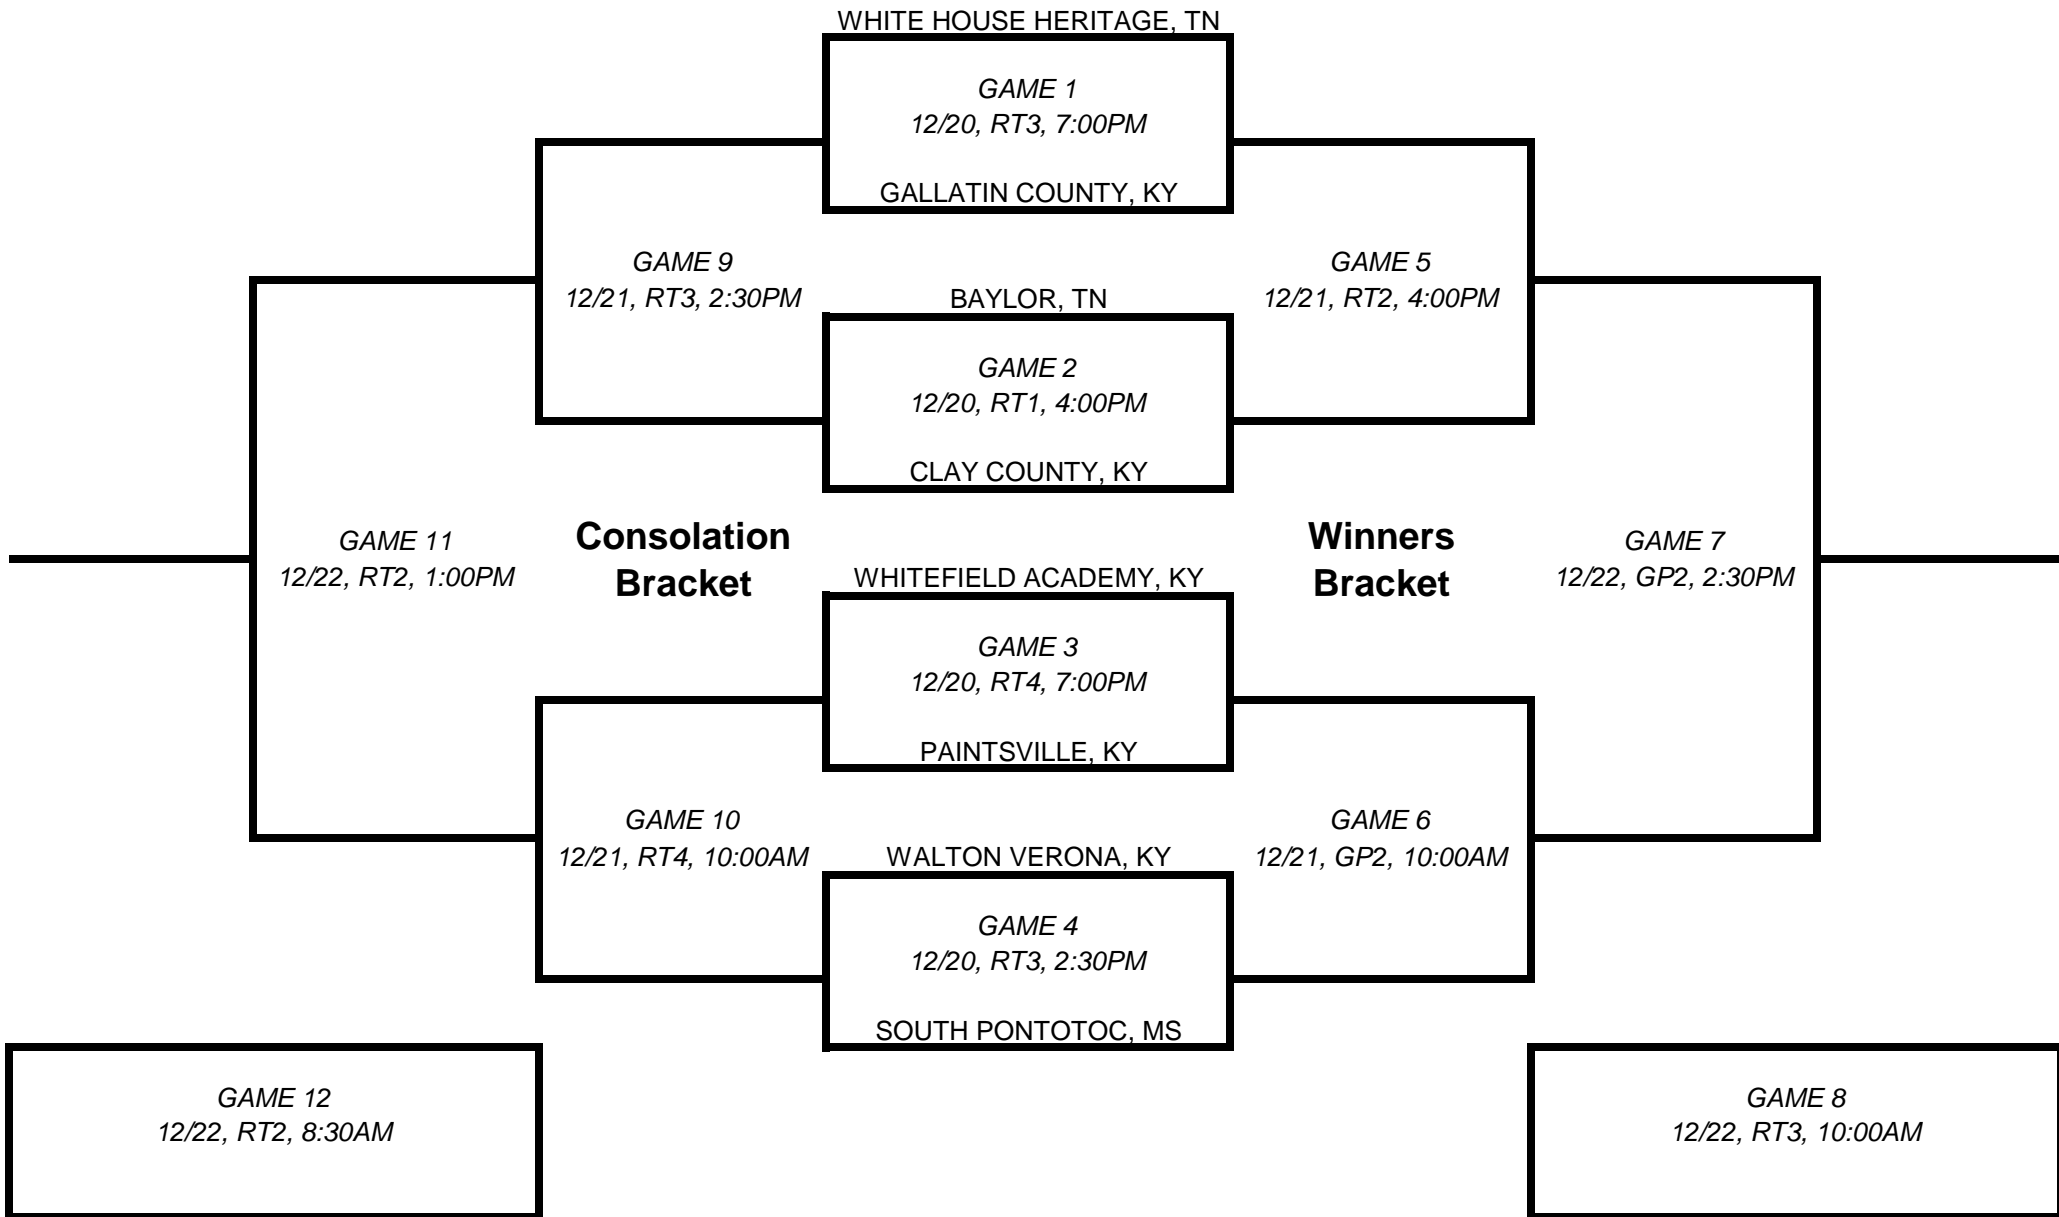

# Gatlinburg-Pittman High School Smoky Mountain Classic Christmas Tournament

## Girls Red Bracket

GP1- Gatlinburg-Pittman High School Main Gym (Jack A. Parton); 150 Proffitt Road, Gatlinburg, TN 37738  
 GP2- Gatlinburg-Pittman High School Auxiliary Gym (Eugene W. Huskey); 150 Proffitt Road, Gatlinburg, TN 37738  
 RT1,2,3,4- Rocky Top Sports World, 1870 Sports World Blvd, Gatlinburg, TN 37738